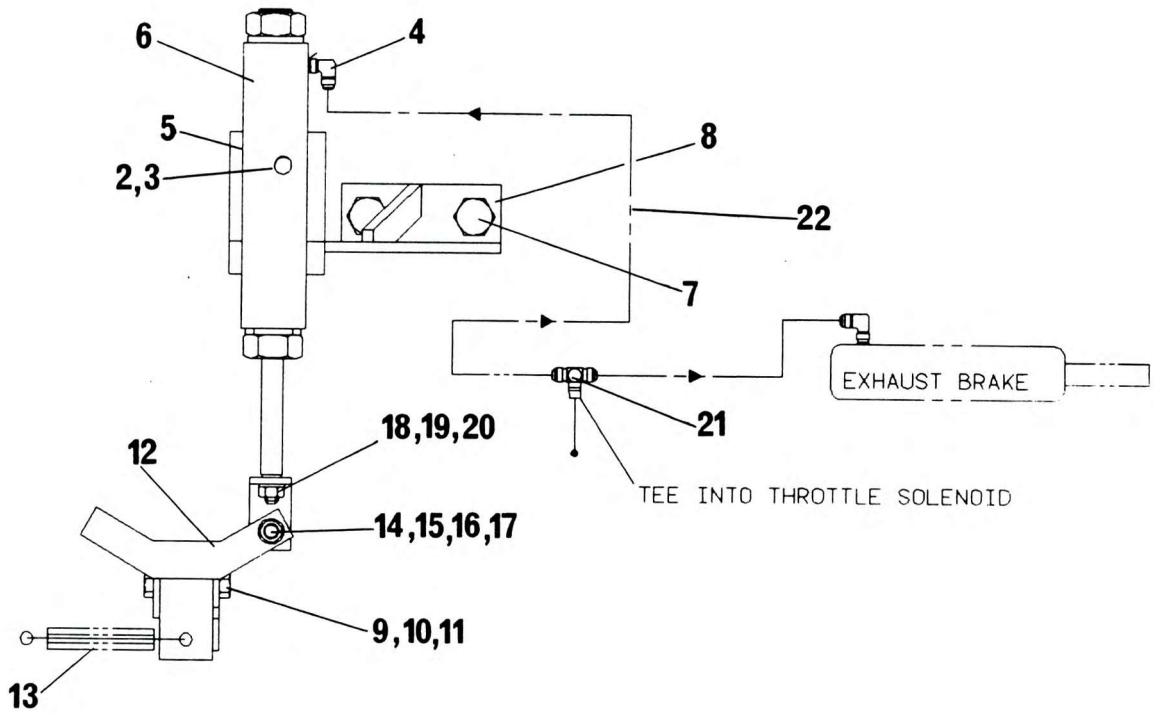

EXHAUST BRAKE ASSY

NO.	PART NO.	QTY.	DESCRIPTION	NO.	PART NO.	QTY.	DESCRIPTION
				13	7-834-990059	1	Extension Spring
2	7045107	1	Screw Hex Head M6 x 10 Long	14	7066536	1	Washer Plain M6
3	7066536	1	Washer Plain M6	15	7069102	1	Nut M6
4	7-443-991016	1	Elbow Adaptor	16	7072039	1	Pin Split Cotter 2 x 16
5	6-184-991848	1	Bracket - Exhaust Brake Cylinder	17	6-768-990164	1	Rod Engine Stop
6	7-372-990281	1	Cylinder Exhaust Brake	18	7066536	1	Washer Plain M6
7	7045304	2	Screw M10 x 16 Lg	19	7069102	1	Nut M6
8	6-184-991852	1	Bracket Ex Brake Cylinder Support	20	6-184-991739	1	Bracket Exhaust Brake Cylinder
9	7066536	1	Washer Plain M6	21	7-443-990986	1	Adaptor Union Tee
10	7069102	1	Nut M6	22	7792106	1	Nylon Pipe ½" OD
11	7090002	1	Bolt M6 x 35 Long				6-642-990171
12	6-184-991849	1	Bracket Assy Engine Stop				Issue No. 03